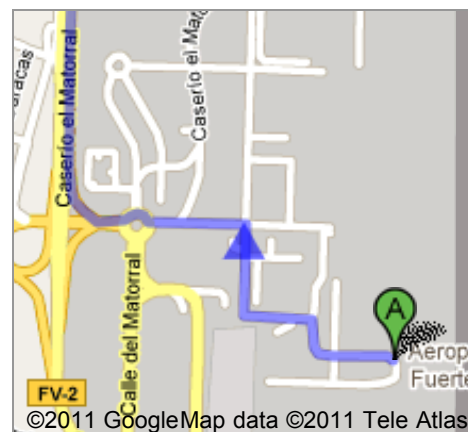

1. Head **northwest**

go 220 m
total 220 m

2. Turn left toward **Caserío el Matorral**
About 1 min

go 300 m
total 550 m

3. Turn left at **Caserío el Matorral**

go 190 m
total 700 m

4. At the roundabout, take the **2nd** exit onto the **Caserío el Matorral/FV-2** ramp

go 120 m
total 850 m

- 5. Keep right at the fork and merge onto **Caserío el Matorral/FV-2**
Continue to follow FV-2
About 3 mins

go 3.5 km
total 4.3 km

- 6. Take the ramp onto **Urbanización Las Granadas 4/FV-3**
Continue to follow FV-3
About 6 mins

go 7.5 km
total 11.8 km

- 7. Continue onto **FV-1**
Go through 7 roundabouts
About 25 mins

go 25.6 km
total 37.4 km

- 8. At the roundabout, take the **1st** exit onto **Calle Minerva**
About 2 mins

go 450 m
total 37.8 km

- 9. Turn right at **Ctra De Giniginamar**
Destination will be on the left

go 67 m
total 37.9 km

 Villa Solana, Corralejo

These directions are for planning purposes only. You may find that construction projects, traffic, weather, or other events may cause conditions to differ from the map results, and you should plan your route accordingly. You must obey all signs or notices regarding your route.