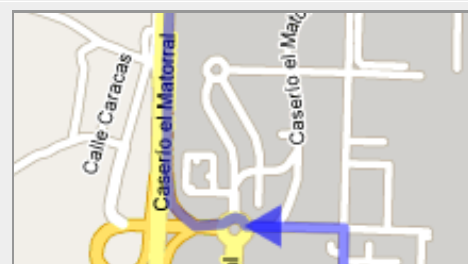

1. Head **northwest**

go 220 m
total 220 m

2. Turn left toward **Caserío el Matorral**
About 1 min

go 300 m
total 550 m

3. Turn left at **Caserío el Matorral**

go 190 m
total 700 m

4. At the roundabout, take the **2nd** exit onto the **Caserío el Matorral/FV-2** ramp

go 120 m
total 850 m

- 5. Keep right at the fork and merge onto **Caserío el Matorral/FV-2**
Continue to follow FV-2
About 3 mins

go 3.5 km
total 4.3 km

- 6. Take the ramp onto **Urbanización Las Granadas 4/FV-3**
Continue to follow FV-3
About 6 mins

go 7.5 km
total 11.8 km

- 7. Continue onto **FV-1**
Go through 7 roundabouts
About 25 mins

go 25.6 km
total 37.4 km

- 8. At the roundabout, take the **1st** exit onto **Calle Minerva**
About 2 mins

go 450 m
total 37.8 km

- 9. Turn right at **Ctra De Giniginamar**
Destination will be on the left

go 67 m
total 37.9 km

 Villa Solana, Corralejo

These directions are for planning purposes only. You may find that construction projects, traffic, weather, or other events may cause conditions to differ from the map results, and you should plan your route accordingly. You must obey all signs or notices regarding your route.