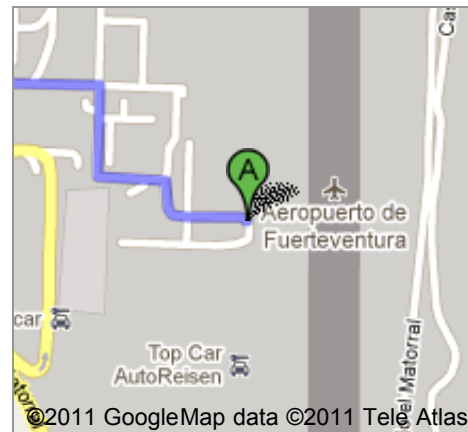

Save trees. Go green!

Download Google Maps on your phone at google.com/gmm

Aeropuerto de Fuerteventura U.t.e.
Aeropuerto de Fuerteventura, S/N, 35600
Puerto del Rosario (Fuerteventura), Spain - 928
543 880

1. Head **northwest**

go 220 m
total 220 m

2. Turn left toward **Caserío el Matorral**
About 1 min

go 300 m
total 550 m

3. Turn left at **Caserío el Matorral**

go 190 m
total 700 m

4. At the roundabout, take the **2nd** exit onto the **Caserío el Matorral/FV-2** ramp

go 120 m
total 850 m

- 5. Keep right at the fork and merge onto **Caserío el Matorral/FV-2**
Continue to follow FV-2
About 3 mins

go 3.5 km
total 4.3 km

- 6. Take the ramp onto **Urbanización Las Granadas 4/FV-3**
Continue to follow FV-3
About 6 mins

- 9. Turn right at **Ctra De Giniginamar**
Destination will be on the left

go 67 m
total 37.9 km

 Villa Solana, Corralejo

These directions are for planning purposes only. You may find that construction projects, traffic, weather, or other events may cause conditions to differ from the map results, and you should plan your route accordingly. You must obey all signs or notices regarding your route.