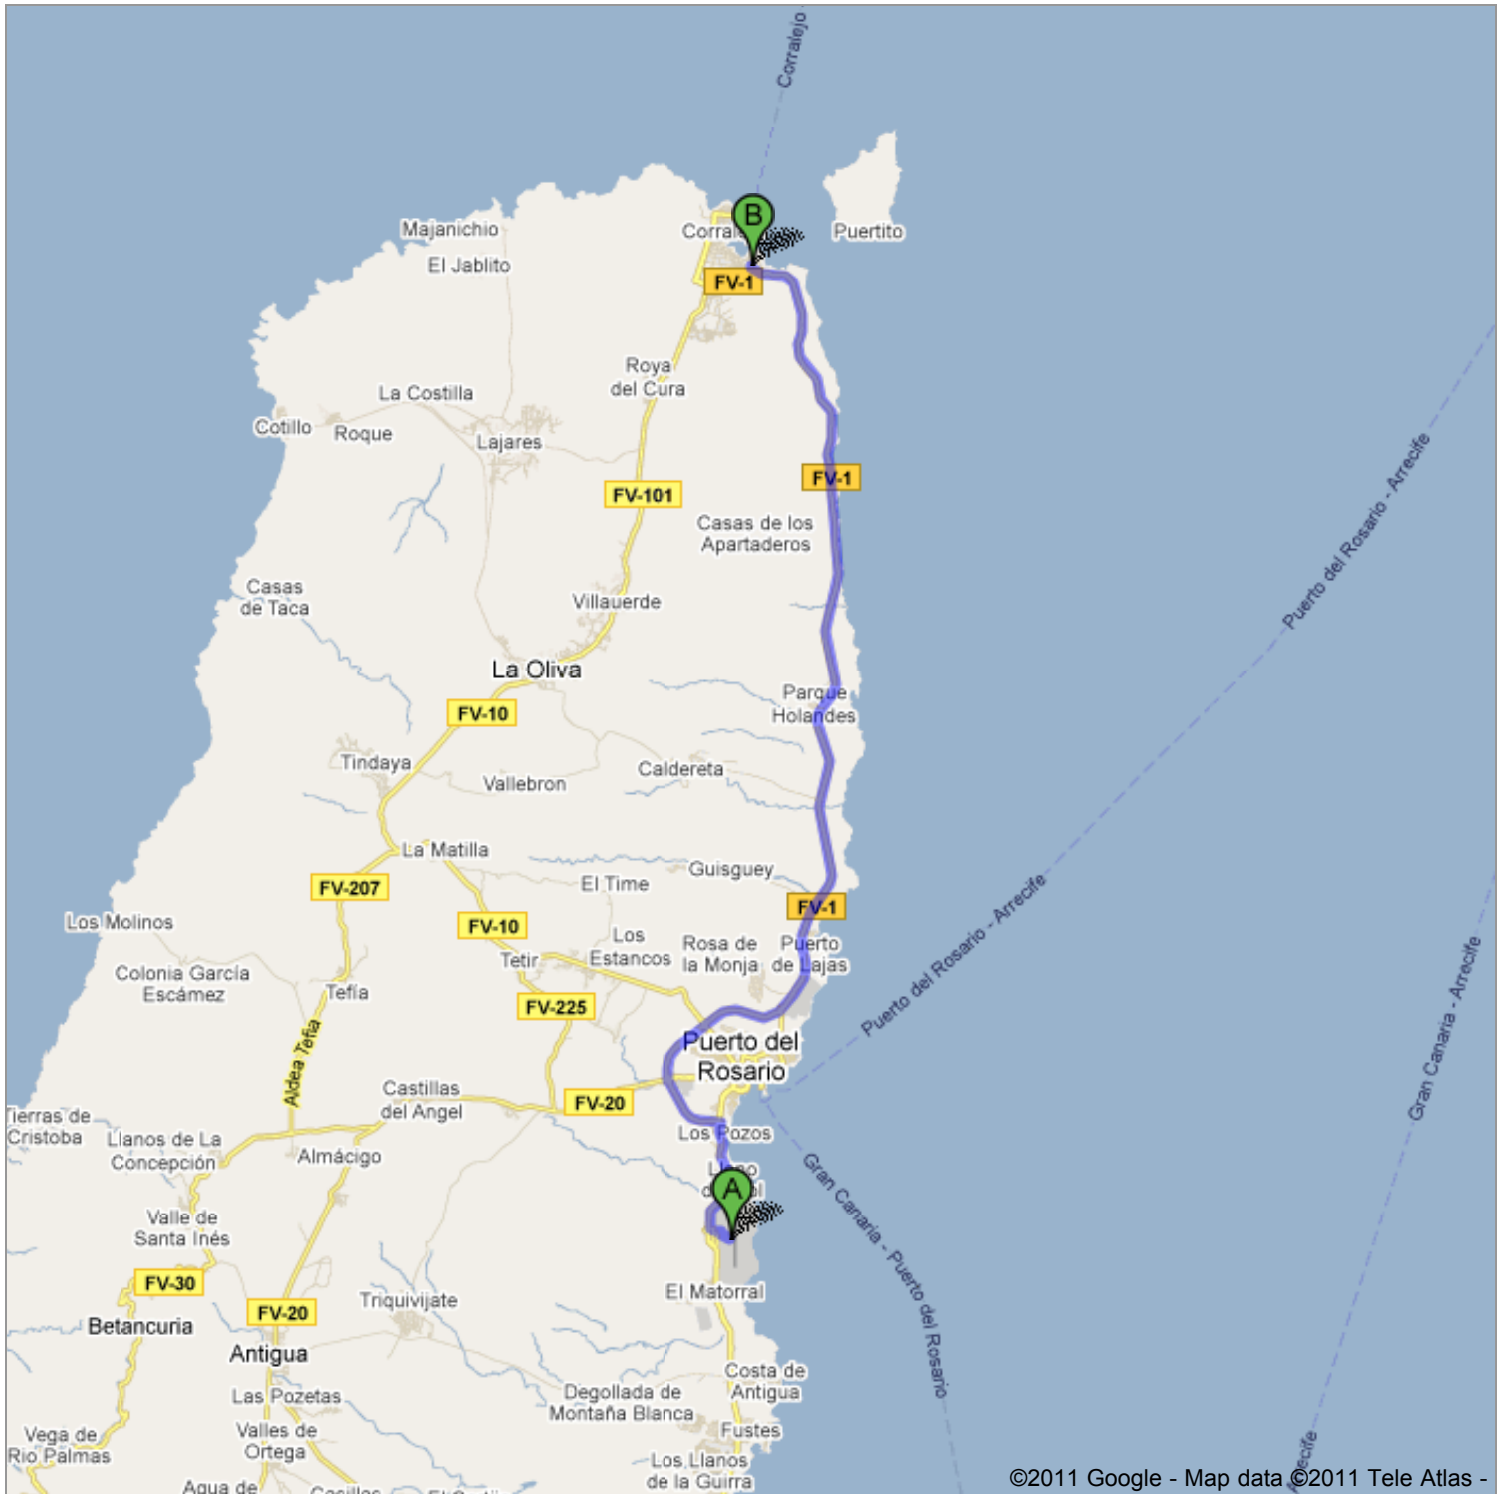

Save trees. Go green!

Download Google Maps on your phone at google.com/gmm